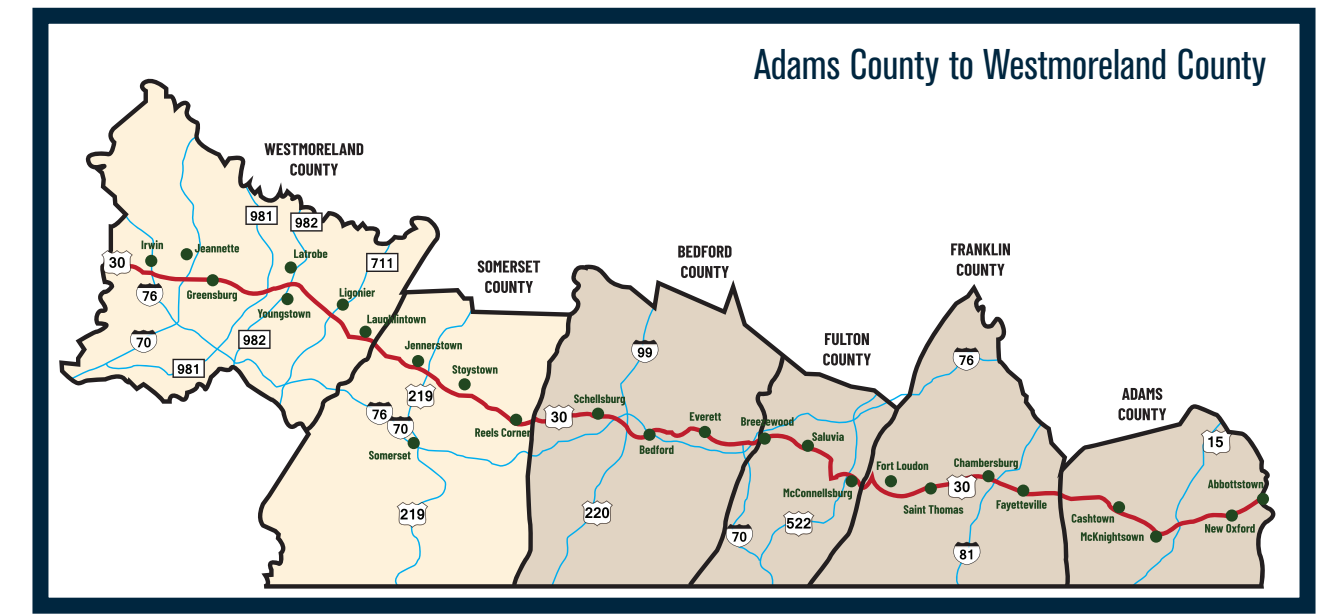

PATRIOT PARK FOUNDATION

Remember ★ Honor ★ Inspire

Patriot Park honors the service and sacrifice of America's Post-9/11 U.S. Armed Forces and their families. Located along the northern boundary of the Flight 93 National Memorial, the park offers a place for remembrance, reflection, and patriotism.

9

10

11

Scentsational Ideas
Candles and Gifts

12

The Ligonier Valley Rail Road Museum is located three miles west of Ligonier, Pennsylvania in an original circa 1896 Ligonier Valley Rail Road station. The museum's mission is to preserve the history of the Ligonier Valley Rail Road, which carried 9 million passengers and hauled 32 million tons of freight during its 75 years of operation.

13

FOR MORE INFO, VISIT OUR WEBSITE

SAINT VINCENT COLLEGE

THE FOSTER AND MURIEL MCCARL COVERLET GALLERY

VEROSTKO CENTER FOR THE ARTS

14

The McCarl Coverlet Gallery offers changing exhibitions of historic jacquard coverlets made by 19th-century handweavers. Featuring a stunning array of colors and intricate patterns, these decorative textiles adorned beds in American households between 1820 and 1880. The gallery's collection includes over 860 coverlets along with looms, spinning wheels, and other equipment relating to historic textile production. Admission is free.